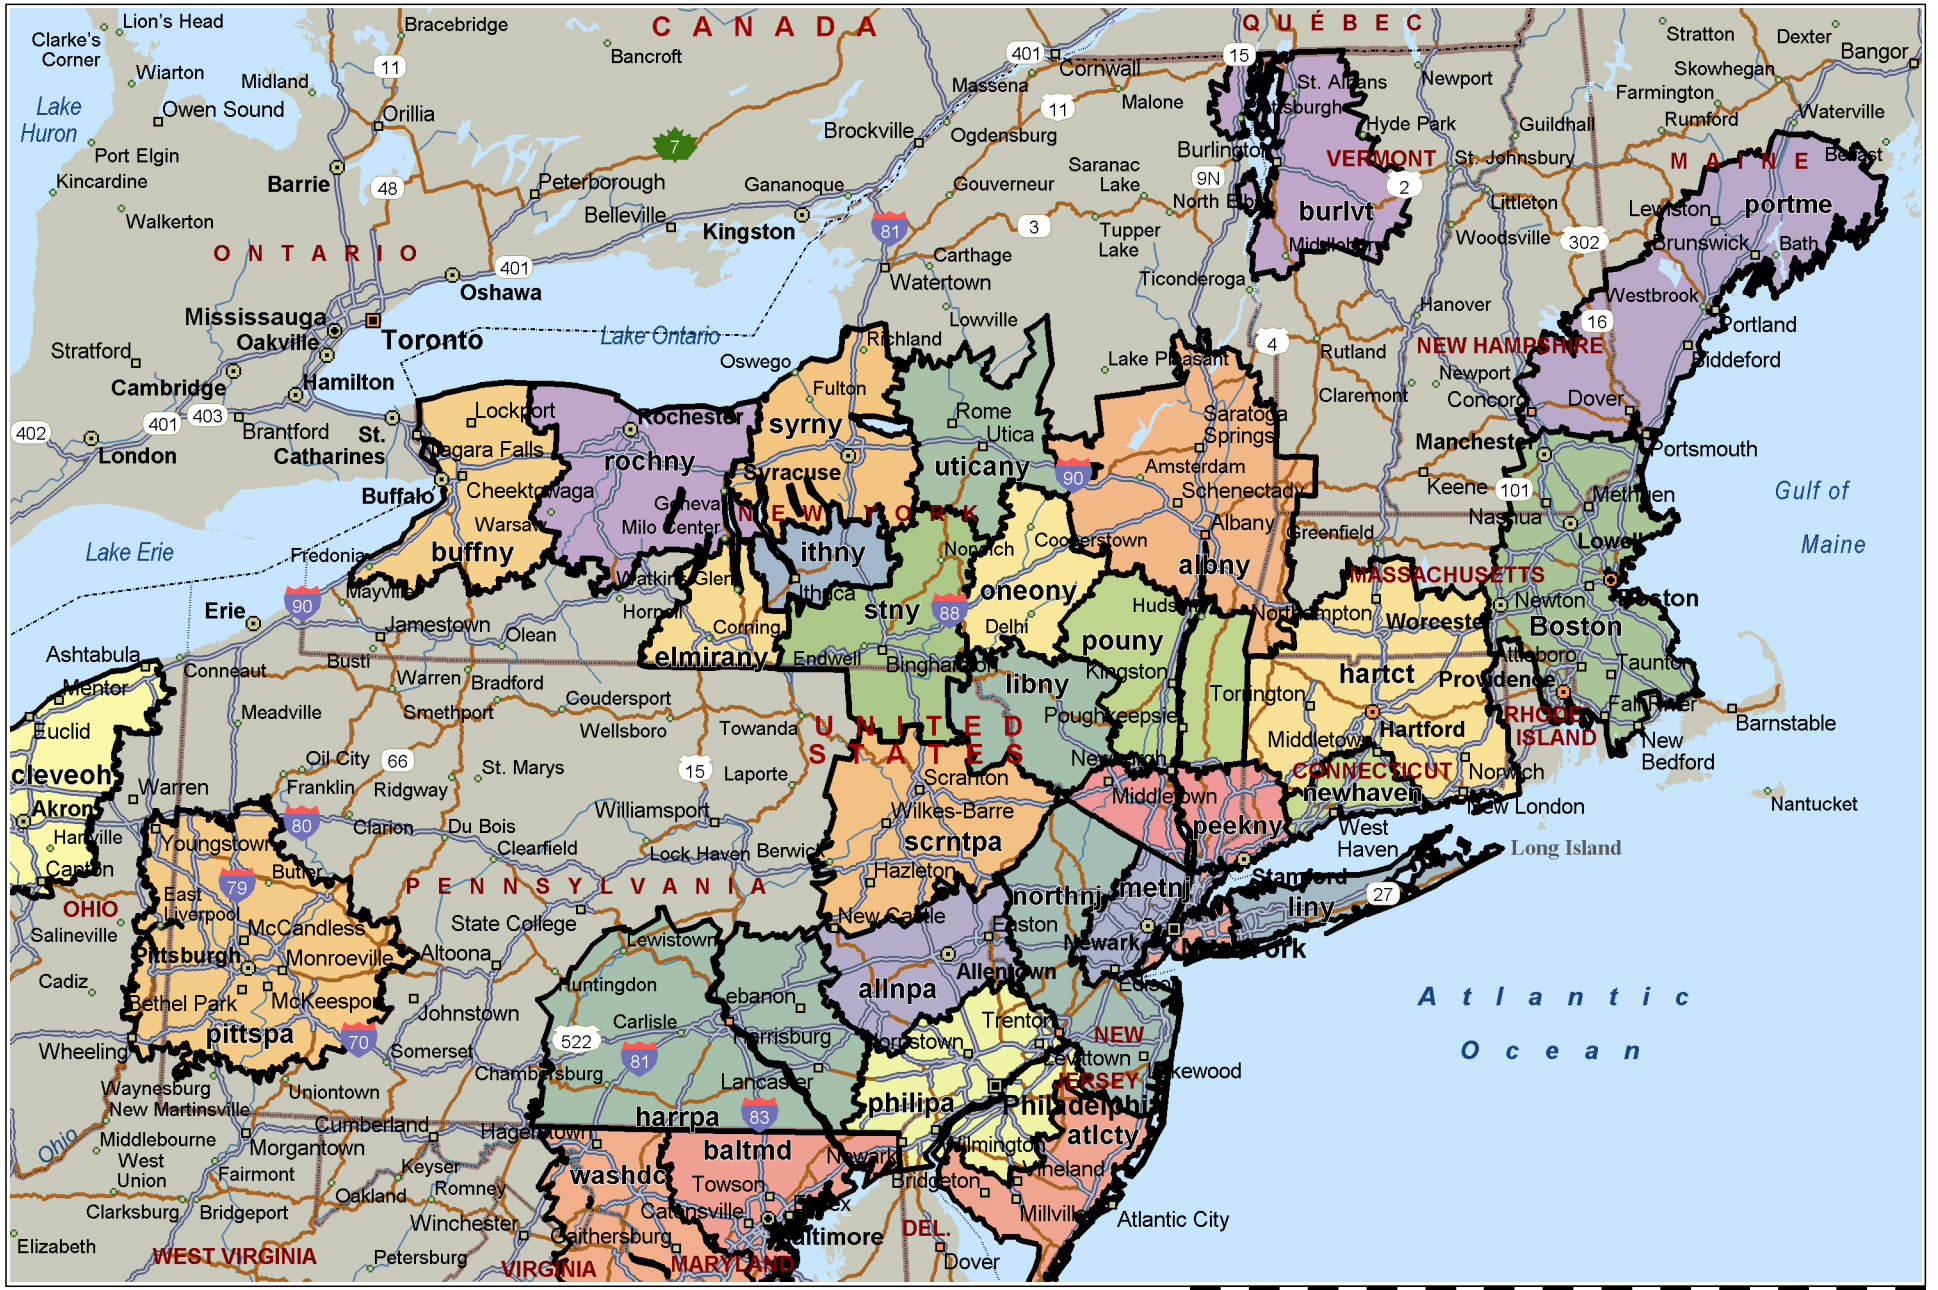

NorthEast

Copyright © and (P) 1988–2010 Microsoft Corporation and/or its suppliers. All rights reserved. <http://www.microsoft.com/mappoint/>
Certain mapping and direction data © 2010 NAVTEQ. All rights reserved. The Data for areas of Canada includes information taken with permission from Canadian authorities, including: © Her Majesty the Queen in Right of Canada, © Queen's Printer for Ontario. NAVTEQ and NAVTEQ ON BOARD are trademarks of NAVTEQ. © 2010 Tele Atlas North America, Inc. All rights reserved. Tele Atlas and Tele Atlas North America are trademarks of Tele Atlas, Inc. © 2010 by Applied Geographic Systems. All rights reserved.